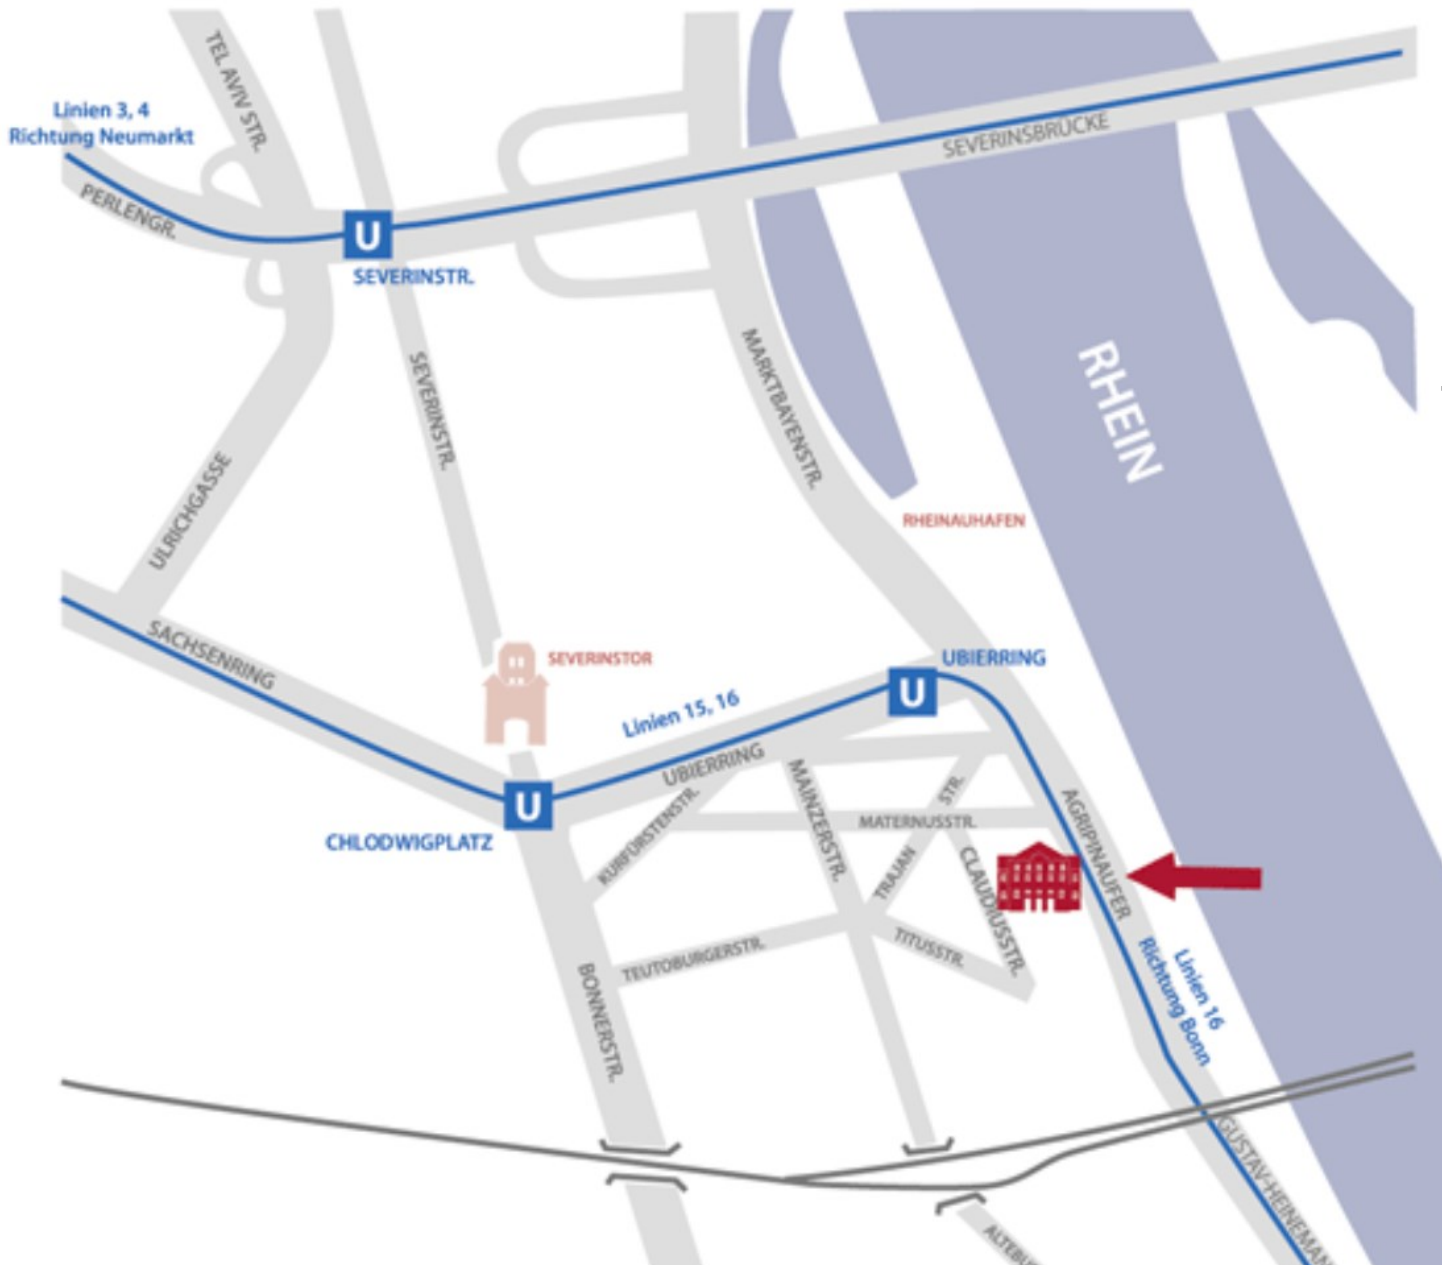

INTERNATIONAL TERMINOLOGY SUMMER SCHOOL

By Tram:
U 15, direction Chorweiler or Ubierring
U 16, direction Niehl or Bonn
each until stop "Ubierring"

By Bus:
Bus 132 and 133
until stop "Chlodwigplatz"

Tickets for tram/bus: 2,70 EUR (normal)